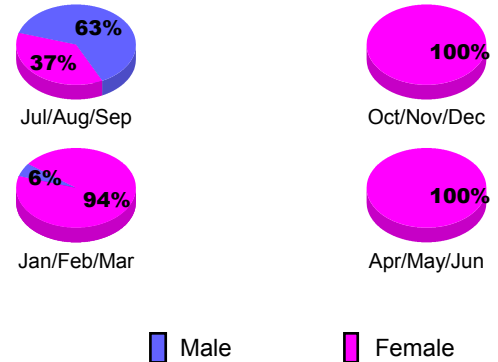

Membership Results 2012-2013
Goal, New, Dropped, Gain/Loss

YTD Status Quo Clubs 2012-2013

Status Quo Clubs Compared to Status Quo Members

Gender Comparison 2012-2013

Club Gain/Loss 2012-2013

Membership Gain/Loss 2012-2013