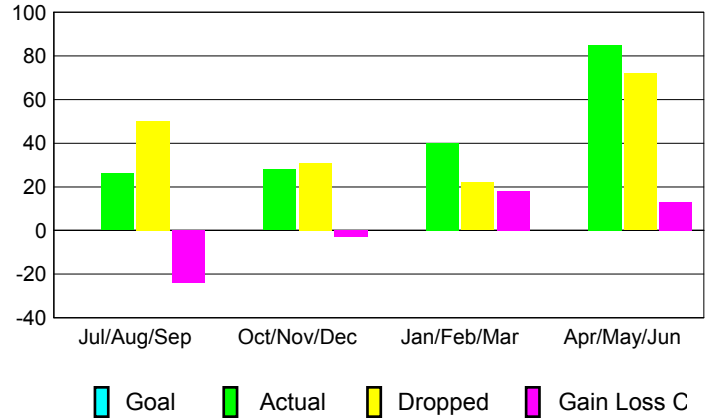

Membership Results 2012-2013
Goal, New, Dropped, Gain/Loss