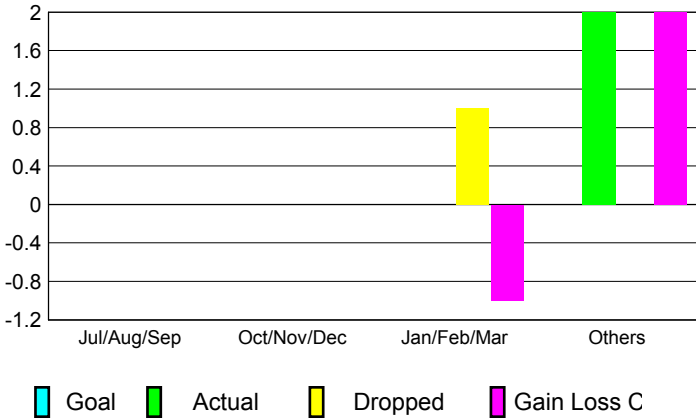

GMT: **Ricardo Shoiti Komatsu**

Location: **BRAZIL**

GMT CA: **3**

CLUBS

Month	New Club Goal	Actual New Clubs	Actual Dropped Clubs	Gain/Loss of Clubs
2012-2013				
Jul/Aug/Sep		0	0	0
Oct/Nov/Dec		0	0	0
Jan/Feb/Mar		0	1	-1
Apr/May/June		2	0	2
Totals		2	1	1

Club Results 2012-2013
Goal, New, Dropped, Gain/Loss

MEMBERSHIP

Month	Net Memb Goal	Actual New Memb	Actual Dropped Memb	Gain/Loss of Memb
2012-2013				
Jul/Aug/Sep		26	50	-24
Oct/Nov/Dec		28	31	-3
Jan/Feb/Mar		40	22	18
Apr/May/June		85	72	13
Totals		179	175	4